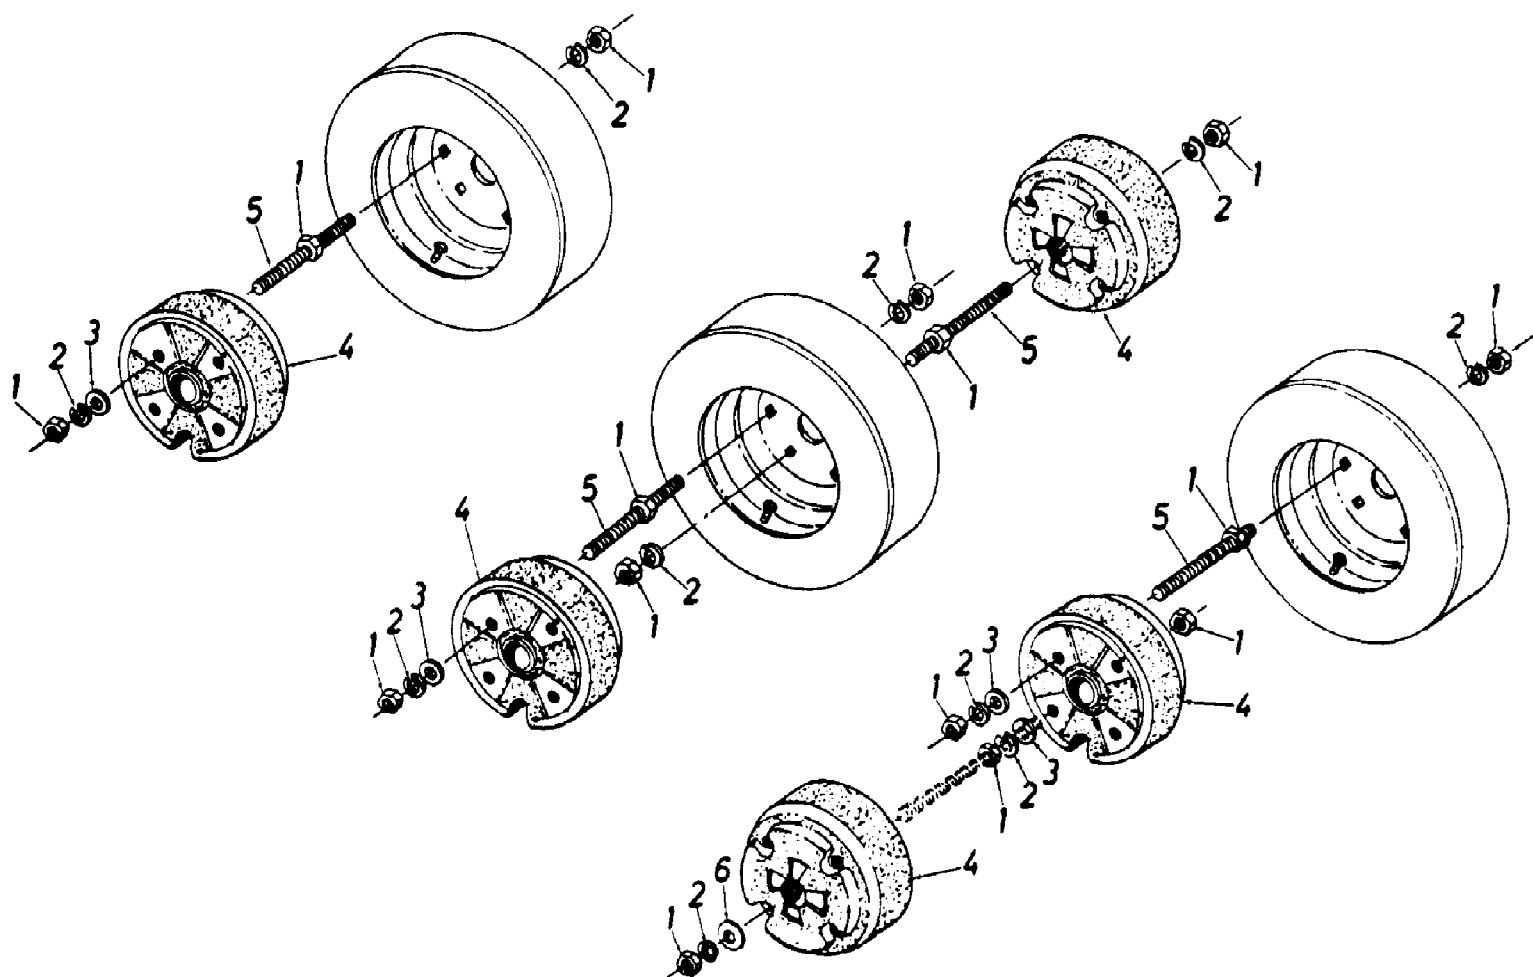

190-784-190 50 Lb. Wheel Weights (1989)
50lb. Wheel Weights

190-784-190 50 Lb. Wheel Weights (1989)
50lb. Wheel Weights

Page 2 of 2

Ref #	Part Number	Qty	S/P/F	Description
1	712-0206	12	S	Hex Nut 1/2-13 Thd.
2	736-0921	8	S	Lock Washer 1/2" I.D.
3	736-0192	4	S	FlatWasher.53" I.D. x.93" O.D.
4	723-0366	2		Wheel Weight
5	711-0543	4		Rod Threaded 1/2-13 0 x 9.50 Lg.
6	736-0180	4	S	Fl.-Wash. .50" I.D. x 2.00" O.D.